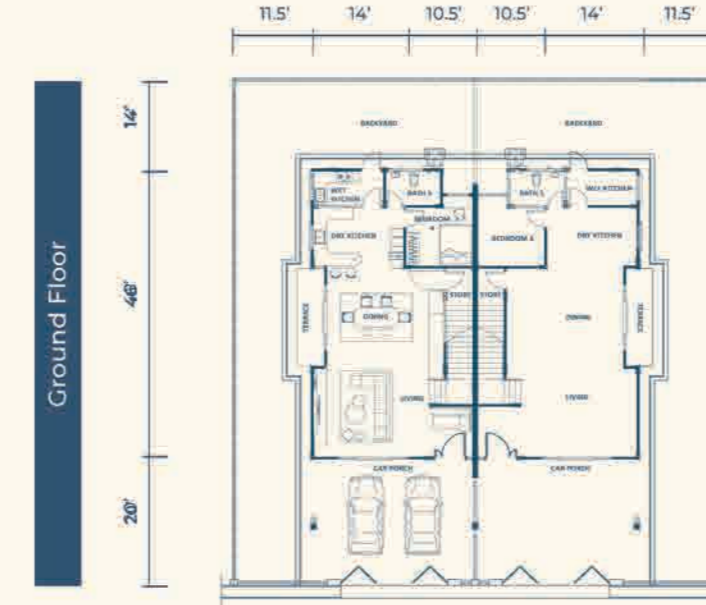

1 Storey Bungalow (Type A)

Land size: from 5,678 sqft | Build up size: 2,017 sqft

4 Bedrooms

3 Bathrooms

1 Storey Bungalow (Front View)

2 Storey Link Home (Type B)

Land size: 22' x 75' | Build up size: 2041 sqft

4 Bedrooms

3 Bathrooms

2 Storey Link Home (Front View)

2 Storey Link Home (Side View)

2 Storey Garden Home

Land size: 36' x 80' | Build up size: 2496 sqft

5 Bedrooms

5 Bathrooms