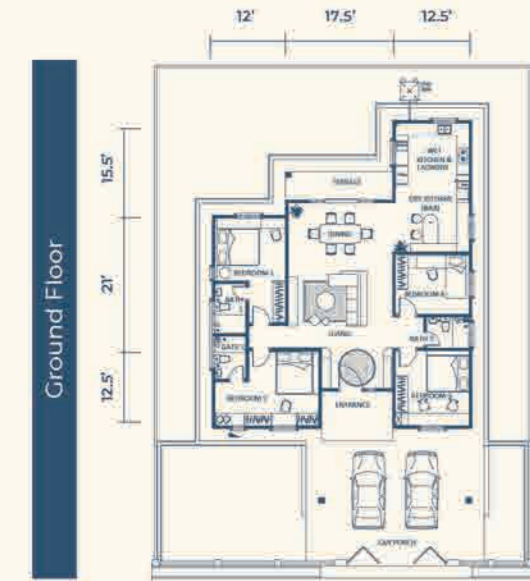

Entrance Gateway

Forest Park

- Jungle Track
- Cabin in the Wood
- Forest Bathing + Picnic
- Lawn
- Arboretum Playground

Panoramic Pond

- Lush Plantings
- Rock Sculptures

Adventure Garden

- Playground
- Fitness Station
- Jogging Tracks
- Community Edible Farm

1 Storey Bungalow (Type A)

Land size: from 5,678 sqft | Build up size: 2,017 sqft

4 Bedrooms

3 Bathrooms

1 Storey Bungalow (Front View)

2 Storey Link Home (Type B)

Land size: 22' x 75' | Build up size: 2041 sqft

4 Bedrooms

3 Bathrooms

2 Storey Link Home (Front View)

2 Storey Link Home (Side View)

2 Storey Garden Home

Land size: 36' x 80' | Build up size: 2496 sqft

5 Bedrooms

5 Bathrooms