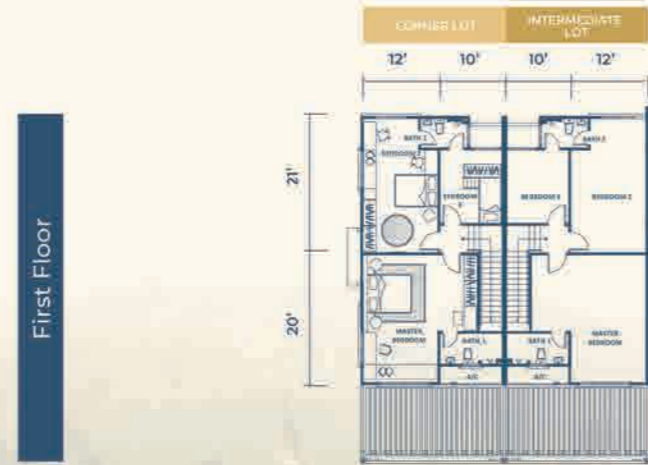

1 Storey Bungalow (Type A)

Land size: from 5,678 sqft | Build up size: 2,017 sqft

4 Bedrooms

3 Bathrooms

1 Storey Bungalow (Front View)

2 Storey Link Home (Type B)

Land size: 22' x 75' | Build up size: 2041 sqft

4 Bedrooms

3 Bathrooms

2 Storey Link Home (Front View)

2 Storey Link Home (Side View)

2 Storey Garden Home

Land size: 36' x 80' | Build up size: 2496 sqft

5 Bedrooms

5 Bathrooms