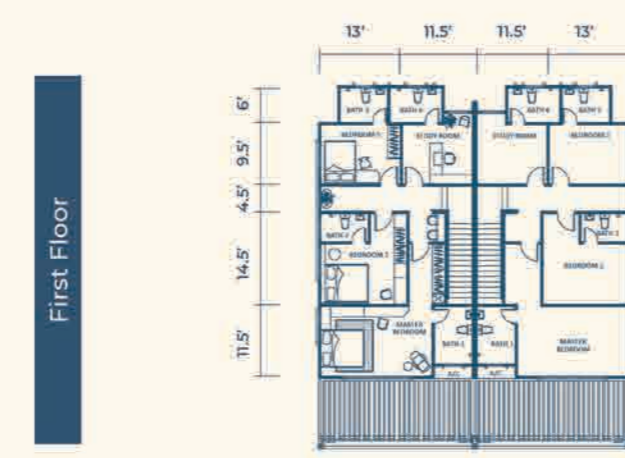

2 Storey Garden Home (Front View)