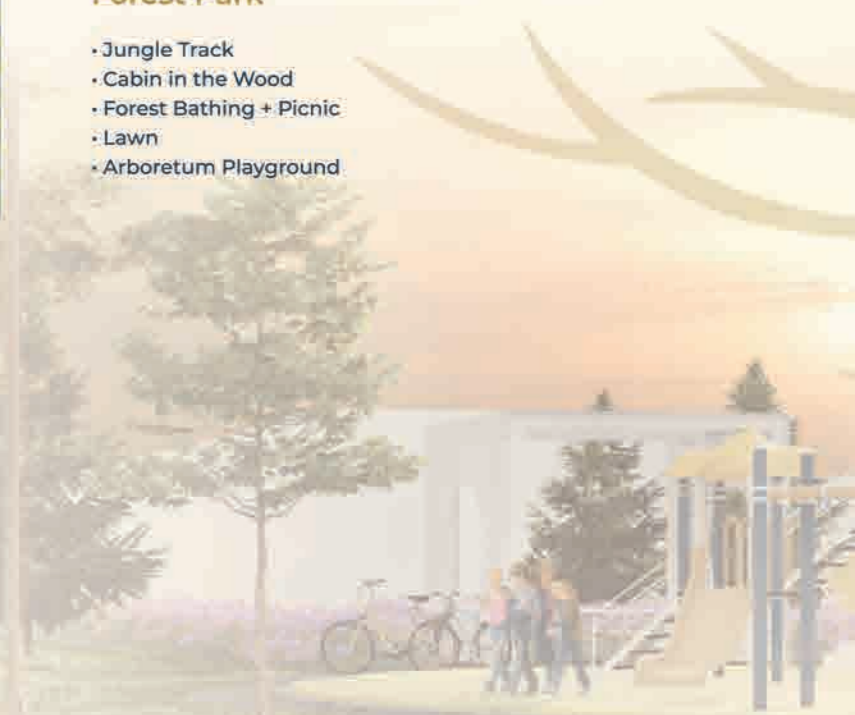

Entrance Gateway

Forest Park

- Jungle Track
- Cabin in the Wood
- Forest Bathing + Picnic
- Lawn
- Arboretum Playground

Panoramic Pond

- Lush Plantings
- Rock Sculptures

Adventure Garden

- Playground
- Fitness Station
- Jogging Tracks
- Community Edible Farm