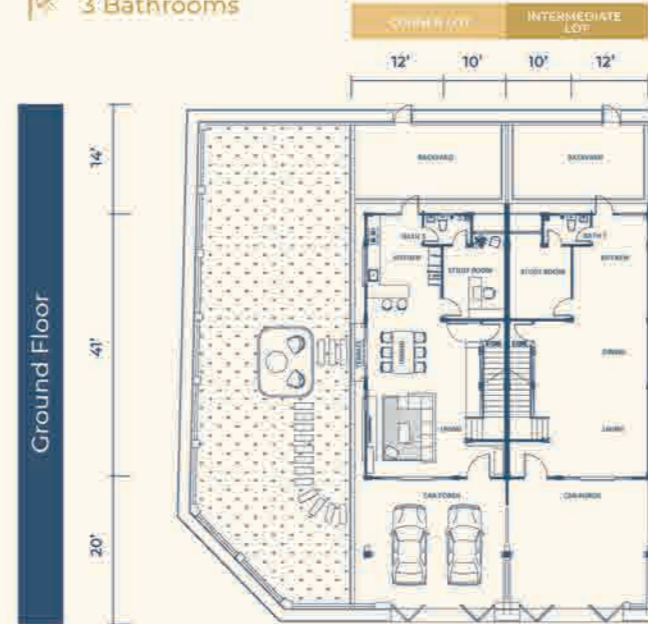

1 Storey Bungalow (Type A)

Land size: from 5,678 sqft | Build up size: 2,017 sqft

4 Bedrooms

3 Bathrooms

1 Storey Bungalow (Front View)

2 Storey Link Home (Type B)

Land size: 22' x 75' | Build up size: 2041 sqft

4 Bedrooms

3 Bathrooms

2 Storey Link Home (Front View)

2 Storey Link Home (Side View)

2 Storey Garden Home

Land size: 36' x 80' | Build up size: 2496 sqft

5 Bedrooms

5 Bathrooms